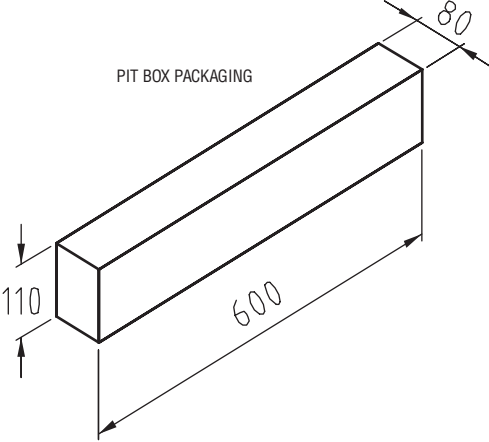

Packaging Specifications Dimensions in mm.

TO-220F

MASTER BOX PACKAGING

PIT BOX PACKAGING

ANTISTATIC PLASTIC TUBE

MATERIALS	QUANTITY
TUBE	50
PIT BOX	1000
MASTER BOX	8000 / 8 boxes