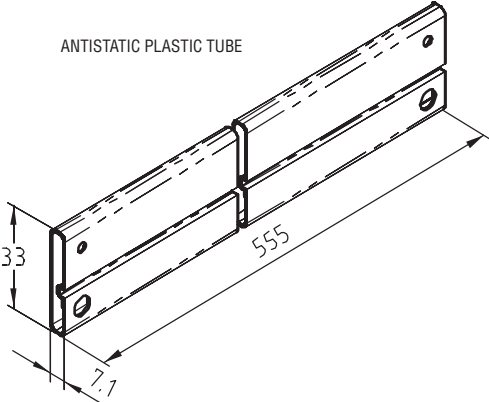

Packaging Specifications Dimensions in mm.

TO-220F

MASTER BOX PACKAGING

PIT BOX PACKAGING

ANTISTATIC PLASTIC TUBE

MATERIALS	QUANTITY
TUBE	50
PIT BOX	1000
MASTER BOX	8000 / 8 boxes