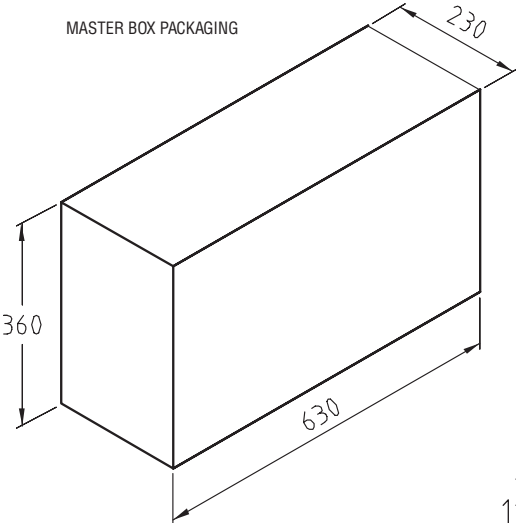

Packaging Specifications Dimensions in mm.

TO-220F

MASTER BOX PACKAGING

PIT BOX PACKAGING

ANTISTATIC PLASTIC TUBE

MATERIALS	QUANTITY
TUBE	50
PIT BOX	1000
MASTER BOX	8000 / 8 boxes