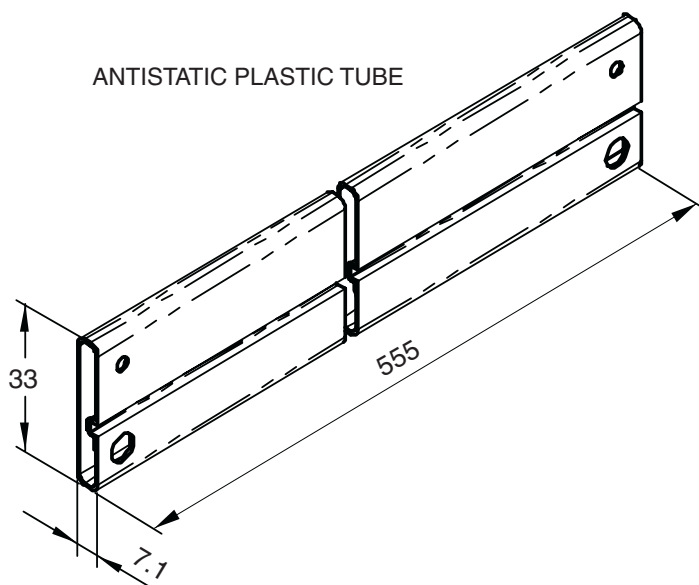

Packaging specifications

Dimensions in mm.

TO220-AB/TO220-AC/ITO220-AB/ITO220-AC

MASTER BOX PACKAGING

PIT BOX PACKAGING

ANTISTATIC PLASTIC TUBE

MATERIALS	QUANTITY
TUBE	50
PIT BOX	2000
MASTER BOX	4000