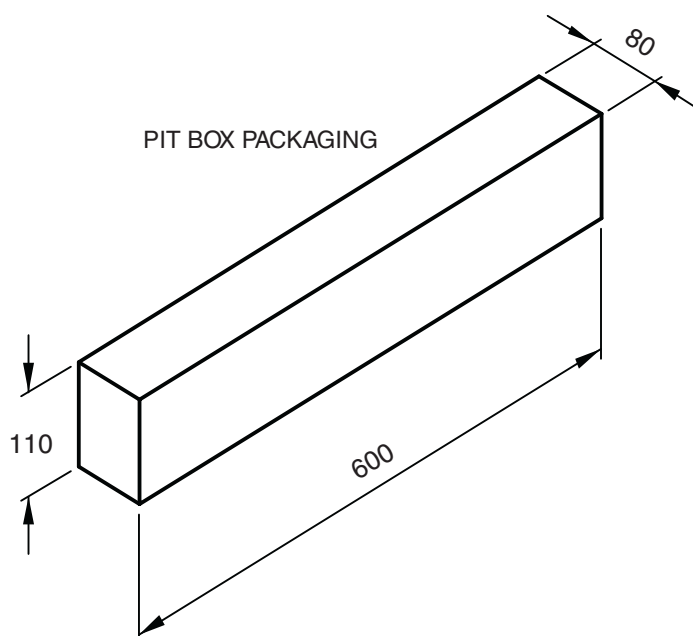

Packaging specifications

Dimensions in mm.

TO220-AB/TO220-AC/ITO220-AB/ITO220-AC

MASTER BOX PACKAGING

PIT BOX PACKAGING

ANTISTATIC PLASTIC TUBE

MATERIALS	QUANTITY
TUBE	50
PIT BOX	2000
MASTER BOX	4000