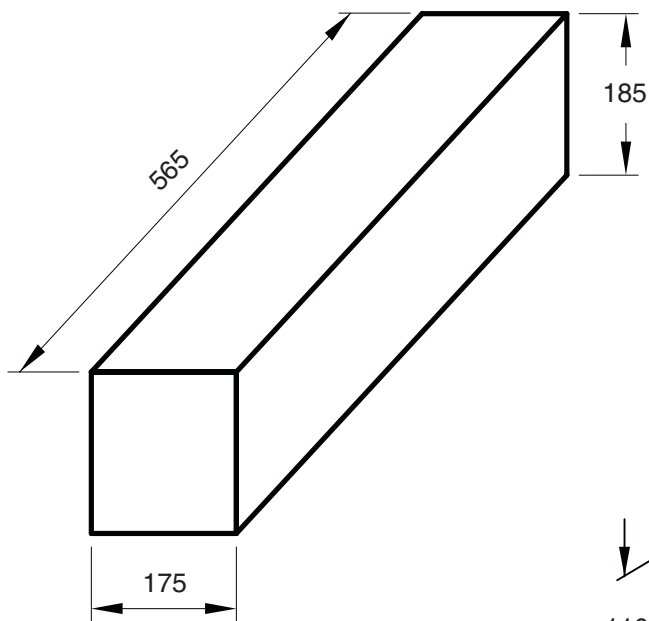

Packaging specifications

Dimensions in mm.

TO220-AB/TO220-AC/ITO220-AB/ITO220-AC

MASTER BOX PACKAGING

PIT BOX PACKAGING

ANTISTATIC PLASTIC TUBE

MATERIALS	QUANTITY
TUBE	50
PIT BOX	2000
MASTER BOX	4000