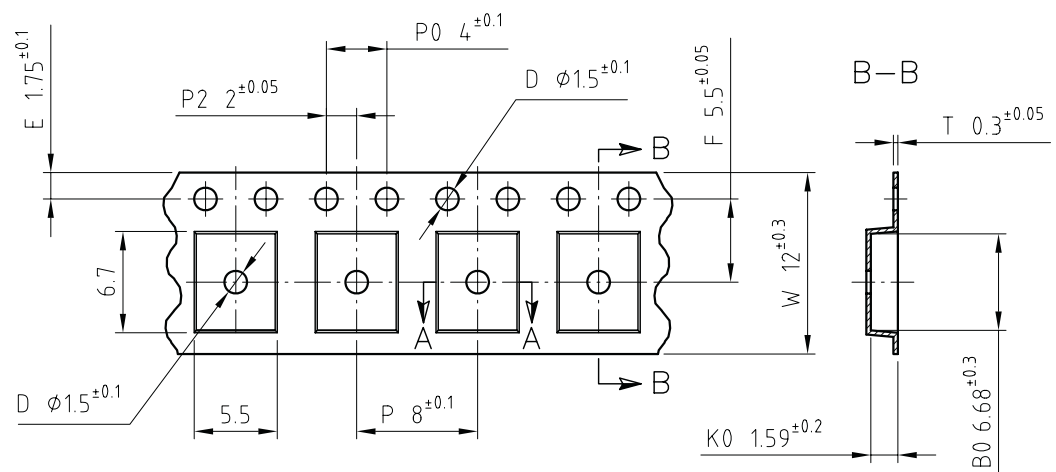

**Packaging specifications** Dimensions in mm.

**THIN MINI DIP**

Reel Size	Tape Size	A	B	C	D	N	G	T	Label Size	Unit	UNITS PER REEL	APPROX. GROSS WEIGHT PER REEL PACKED
13"	12mm	330 Max	2 ± 0.5	13 ± 0.5	20.2 Min	75 ± 0.5	12.4 <sup>+2</sup> <sub>-0</sub>	18.4 Max	100x65 ±2mm	mm	5000	0.4 Kg

Tape:  
 - Width = 13.5±0.1 mm  
 - Pull Strength = 20 ~ 70 Kg