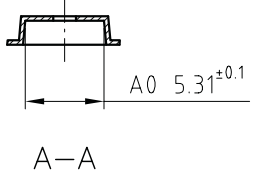

**Packaging specifications** Dimensions in mm.

**THIN MINI DIP**

Reel Size	Tape Size	A	B	C	D	N	G	T	Label Size	Unit	UNITS PER REEL	APPROX. GROSS WEIGHT PER REEL PACKED
13"	12mm	330 Max	2 ± 0.5	13 ± 0.5	20.2 Min	75 ± 0.5	12.4 <sup>+2</sup> <sub>-0</sub>	18.4 Max	100x65 ±2mm	mm	5000	0.4 Kg

Tape:  
 - Width = 13.5±0.1 mm  
 - Pull Strength = 20 ~ 70 Kg