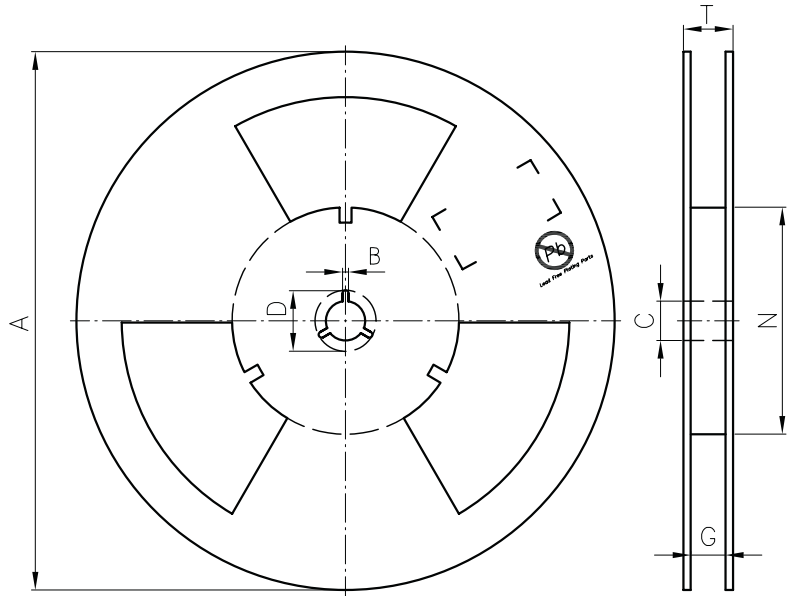

**Packaging specifications** Dimensions in mm.

**THIN MINI DIP**

Reel Size	Tape Size	A	B	C	D	N	G	T	Label Size	Unit	UNITS PER REEL	APPROX. GROSS WEIGHT PER REEL PACKED
13"	12mm	330 Max	2 ± 0.5	13 ± 0.5	20.2 Min	75 ± 0.5	12.4 <sup>+2</sup> <sub>-0</sub>	18.4 Max	100x65 ±2mm	mm	5000	0.4 Kg

Tape:  
 - Width = 13.5±0.1 mm  
 - Pull Strength = 20 ~ 70 Kg