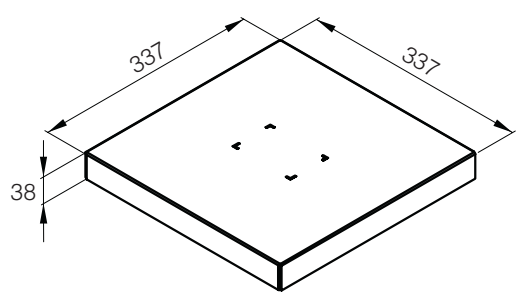

**Packaging specifications** Dimensions in mm.

**THIN MINI DIP**

Reel Size	Tape Size	A	B	C	D	N	G	T	Label Size	Unit	UNITS PER REEL	APPROX. GROSS WEIGHT PER REEL PACKED
13"	12mm	330 Max	2 ± 0.5	13 ± 0.5	20.2 Min	75 ± 0.5	12.4 <sup>+2</sup> <sub>-0</sub>	18.4 Max	100x65 ±2mm	mm	5000	0.4 Kg

Tape:  
 - Width = 13.5±0.1 mm  
 - Pull Strength = 20 ~ 70 Kg