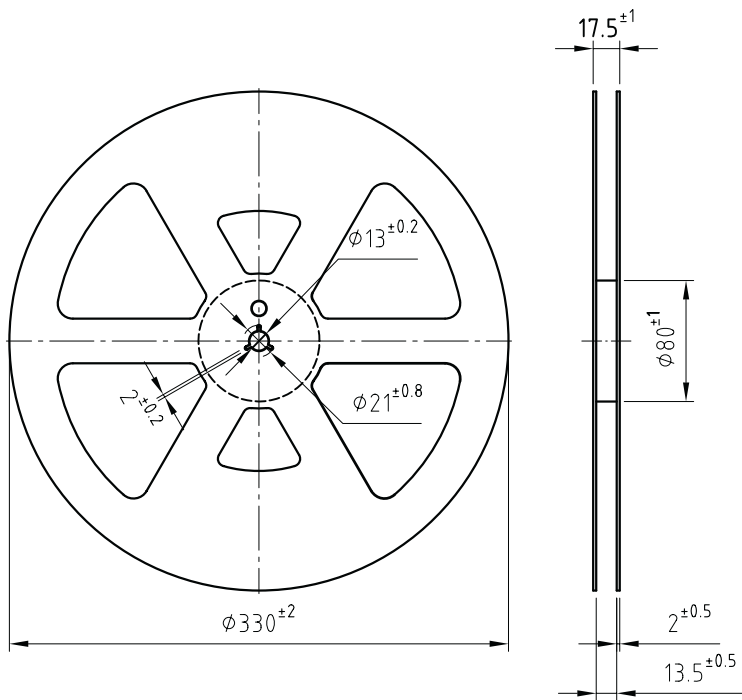

CARRIER TAPE

**RB PLASTIC REEL
2.5K**

MASTER BOX

PIZZA BOX

**RB BOX
PACKAGING**