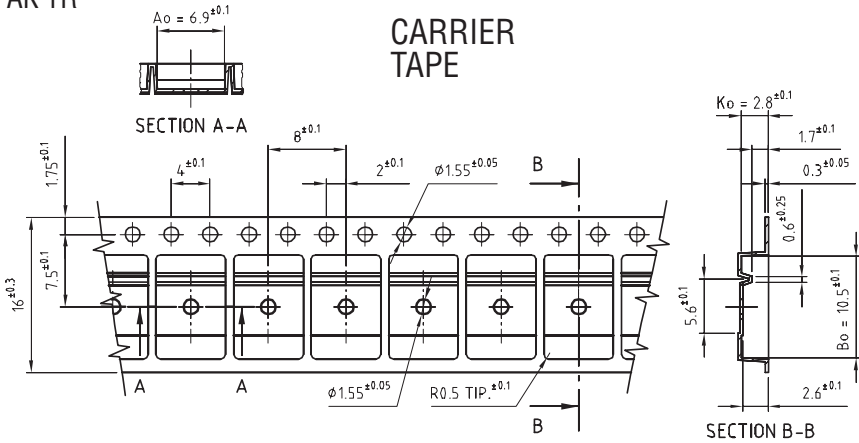

D-PAK TR

TR PLASTIC REEL
2.5K

TR BOX
PACKAGING