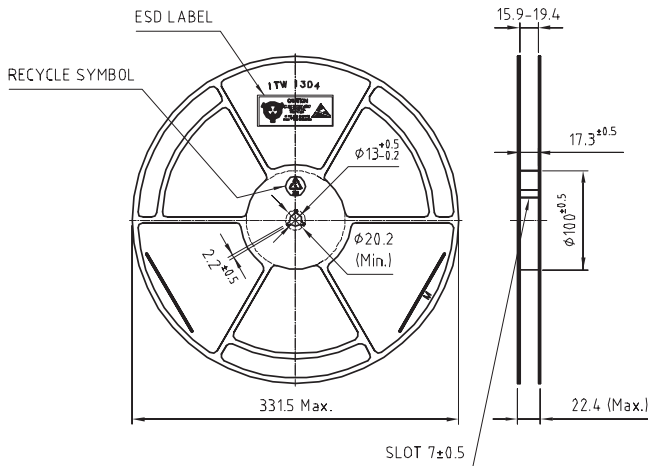

D-PAK TR

TR PLASTIC REEL
2.5K

TR BOX
PACKAGING